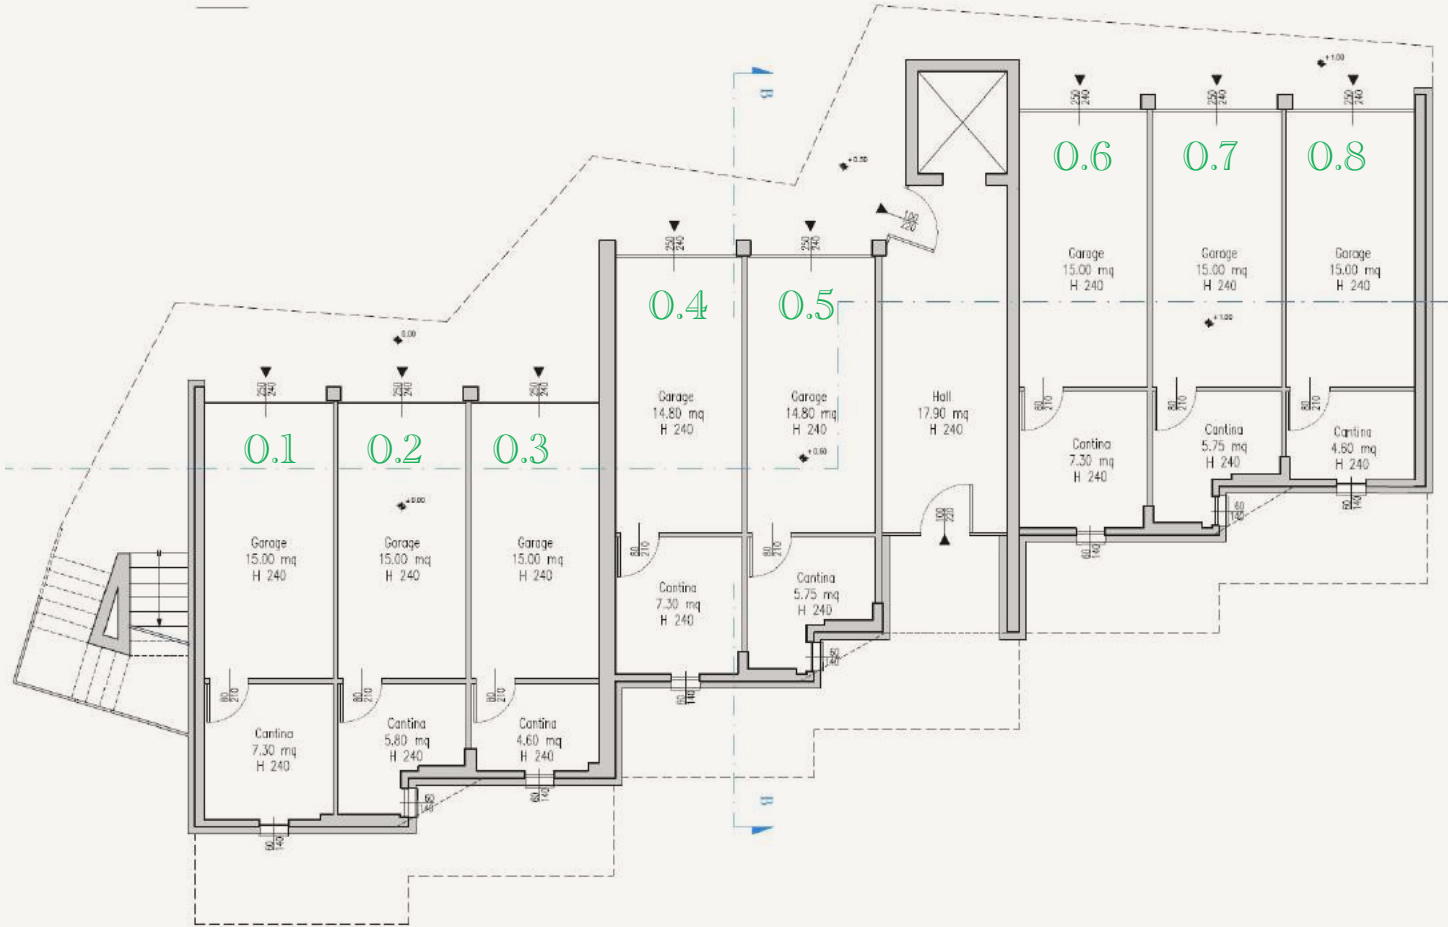

Keller Zable
Wealth Management Company

HILLS RESIDENCE
CAMPIONE D'ITALIA

LOCATION

LOCATION

CONCEPT

CONCEPT

INTERIOR

INTERIOR

GROUND FLOOR

FIRST FLOOR

PENTHOUSE FLOOR + TERRACE ON ROOF TOP

ROOF TOP FLOOR

Keller Zable

www.kellerzable.com

www.kzreal.com